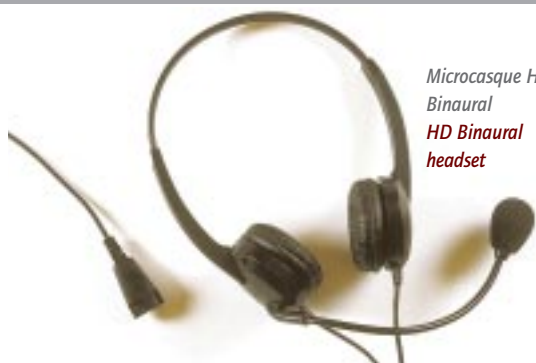

Support de casque avec boîtier amplificateur inverseur HD

HD "Amplificateur-Inverseur"

Support de casque
Headset hanger

+ Micro
Réceptrice
Réceptrice
- Micro

Microcasque HD Binaural
HD Binaural headset

- HD headsets improve efficiency and productivity at work by leaving both hands free.
- Comfort is a major issue : neck and shoulders will no longer hurt with the ergonomic advantage offered by the special HD headsets design.
- These high performance headsets are perfectly suited for use in call centers, hotlines, sales or marketing services, reservation centers, etc...
- Lightweight, durable and comfortable for all day use, the HD headsets will provide the best quality for efficient communication.

Features :

- Noise cancelling microphones eliminate background noises to ensure high speech intelligibility and clear sound calls even in noisy environments.
- The microphone flexible boom and the adjustable headband help maximising comfort for the user.
- With leatherette ear cushions for extra softness, a quick disconnect cord for enhanced mobility, available in monaural or binaural styles, terminated with an RJ9 or 3.5 mm jack, these headsets can be connected to virtually all existing telephone installations.
- The HD "Amplificateur-inverseur" device provides a handset / headset switch, a mute button with LED indicator as well as incoming and outgoing volume control and headset hanger.