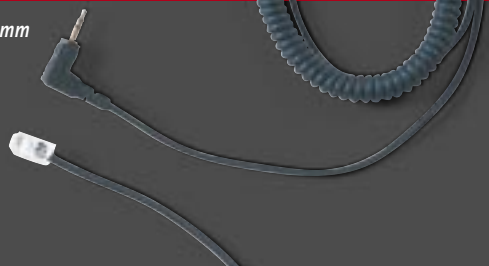

Depaepe

S.A. HENRI DEPAEPE

98, avenue de Stalingrad - BP 05

92702 COLOMBES CEDEX - FRANCE

Tél. : 01 47 81 71 22 - Fax : 01 47 84 18 99

site internet

www.depaepe.com